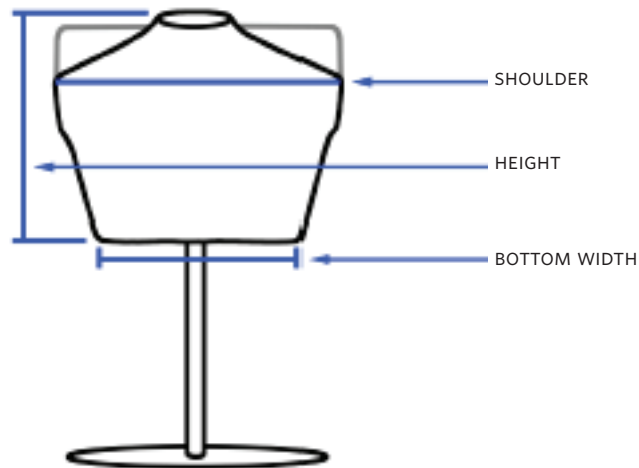

## THIN CHEST CONSERVATION MOUNT FORM

	SMALL	LARGE
Height	14"	14"
Depth	3"	3"
Shoulders Width	17"	21"
Bottom Width	12½"	15¾"
Chest	34"	42"

### Associated Part Numbers