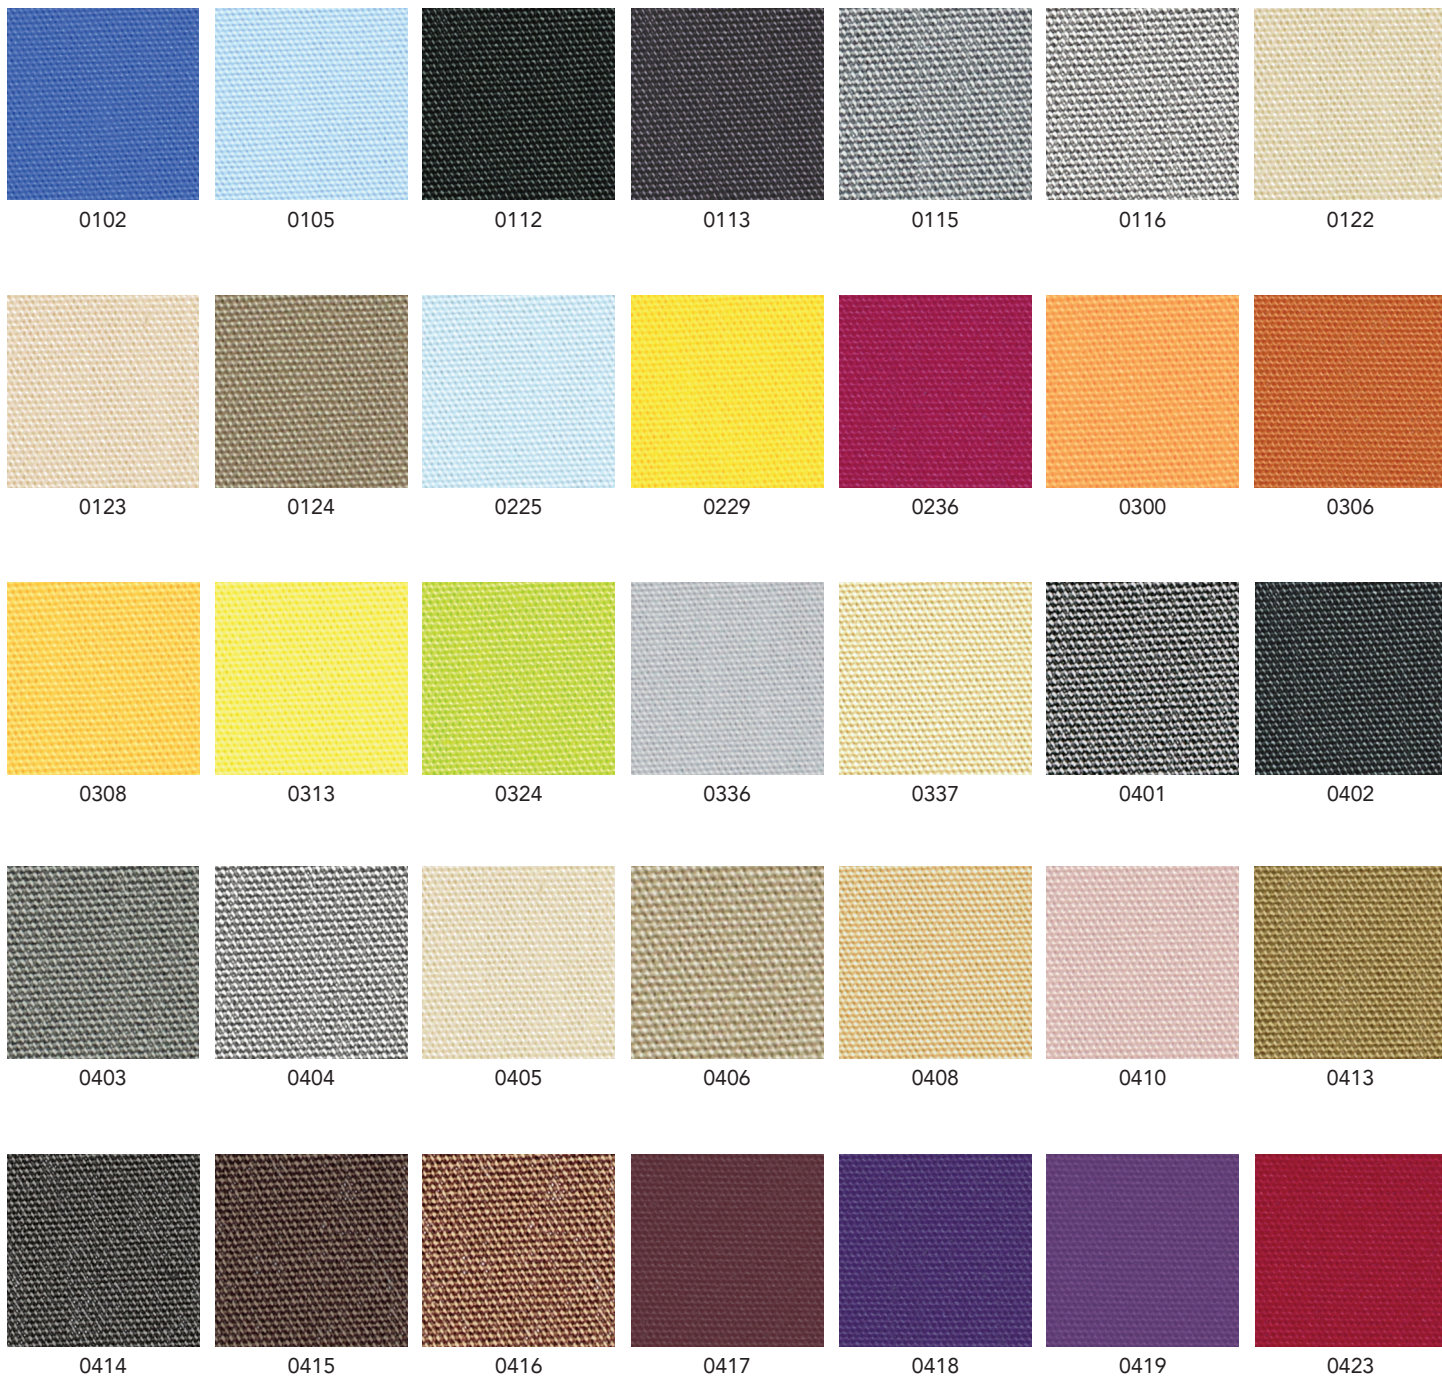

Création Baumann Ultra V Swatches

The product you are viewing is only available in a specific selection of these colors. Please refer to the product copy to see which are available. **Note:** The colors shown are a close approximation of the actual finish color. Free sample chips of all our finishes are available on request.

FABRIC COLORS

Création Baumann Ultra V Swatches

The product you are viewing is only available in a specific selection of these colors. Please refer to the product copy to see which are available. **Note:** The colors shown are a close approximation of the actual finish color. Free sample chips of all our finishes are available on request.

FABRIC COLORS

GAYLORD ARCHIVAL®

Création Baumann Ultra V Swatches

The product you are viewing is only available in a specific selection of these colors. Please refer to the product copy to see which are available. **Note:** The colors shown are a close approximation of the actual finish color. Free sample chips of all our finishes are available on request.

FABRIC COLORS

0525

0526

0527

0528

0529

0530

0531